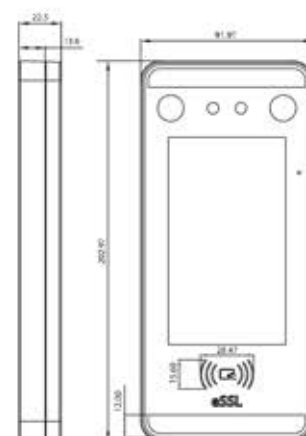

Dimensions(mm)

Disclaimer: Brief specifications are mentioned here. Specifications may change without prior notice. Customers are advised to check with us before purchase. Actual product may differ slightly to that depicted for ongoing product development
Visit Us at: www.esslsecurity.com