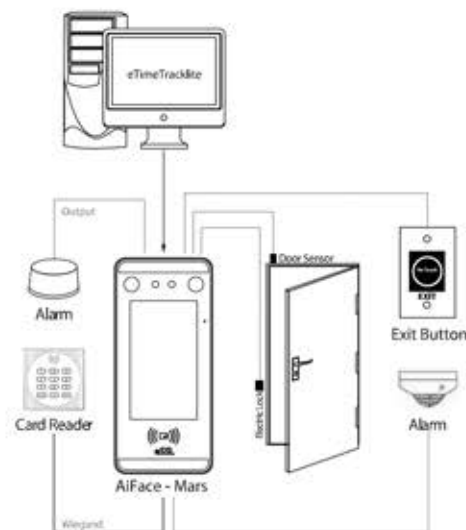

Specifications:

Display	5-inch Touch Screen
Face Capacity	3,000
Palm Capacity	1,500 (Optional)
Card Capacity	3,000
Transactions	150,000
Operation System	Linux
Standard Functions	ID Card, ADMS, T9 Input, DST, Camera, 9 digit user ID, Access Levels, Groups, Holidays, Anti-passback, Record Query, Tamper Switch Alarm, Multiple Verify Modes
Hardware	900MHZ Dual Core CPU Memory 512MB RAM / 8G ROM 2MP WDR Low Light Camera Adjustable Light Brightness LED
Communication	TCP/IP, WIFI(Optional), Wiegand input/output, RS485
Access Control Interface	3rd Party Electric Lock, Door Sensor, Exit Button, Alarm output, Auxiliary Input
Optional Functions	13.56MHz IC Card / WiFi
Face Recongntion Speed	≤1s
Biometrics Algorithms	Face VX5.8 / Plam VX12.0
Power Supply	12V 3A
Working Humidity	10%-90%
Working Temperature	-10 °C- 45 °C
Dimensios (W*H*D)	91.93*202.93*21.5mm
Supported Software	eTimeTracklite

Configuration: