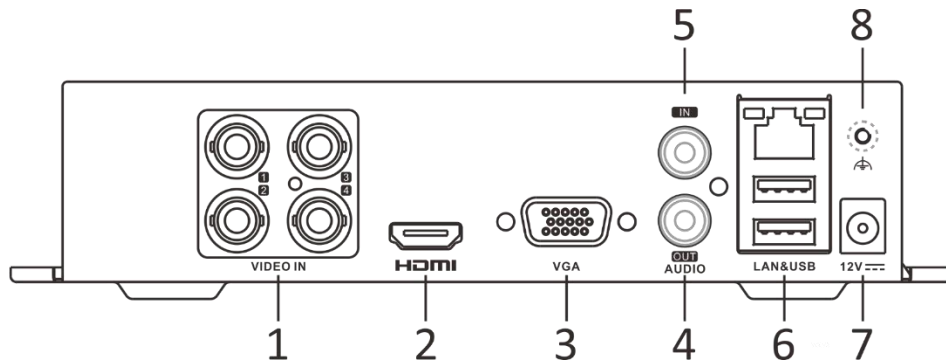

Physical Interface

No.	Description	No.	Description
1	Video and coaxial audio in	5	AUDIO IN, RCA connector
2	HDMI interface	6	LAN network interface and USB interface
3	VGA interface	7	12 VDC power input
4	AUDIO OUT, RCA connector	8	GND

Available Model

DS-7104HGHI-K1

Headquarters

No.555 Qianmo Road, Binjiang District,
Hangzhou 310051, China
T +86-571-8807-5998
www.hikvision.com

Follow us on social media to get the latest product and solution information.