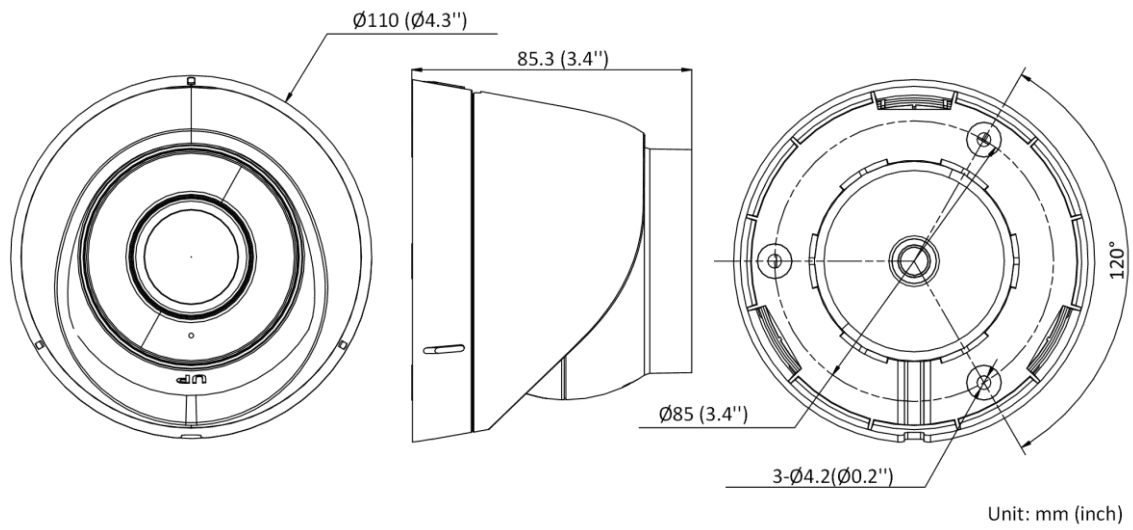

Simultaneous Live View	Up to 6 channels
User/Host	Up to 32 users, 3 levels: Administrator, Operator and User
Client	iVMS-4200, Hik-Connect, iVMS-5200
Web Browser	Plug-in required live view: IE 10, IE 11 Local service: Chrome 57.0+, Firefox 52.0+
Alarm Trigger	Motion detection, video tampering, exception (network disconnected, IP address conflict, illegal login, HDD error)
Interface	
Communication Interface	1 RJ45 10M/100M self-adaptive Ethernet port
On-board Storage	Built-in micro SD/SDHC/SDXC slot, up to 256 GB
Built-in Microphone	-U: Yes
Hardware Reset	-F: Yes
Compression Standard	
H.264+	Main stream supports
H.265+	Main stream supports
General	
Firmware Version	V5.5.111
Web Client Language	English, Ukrainian
General Function	Anti-flicker, heartbeat, mirror, password protection, privacy mask, watermark, IP address filter
Startup and Operating Conditions	-30 °C to 60 °C (-22 °F to 140 °F). Humidity: 95% or less (non-condensing)
Power Supply	12 VDC ± 25%, 5.5 mm coaxial power plug PoE (802.3af, Class 3)
Material	Metal & Plastic
Dimensions	Camera: Ø110 mm × 85.3 mm (Ø4.3" × 3.4") With package: 150 mm × 150 mm × 141 mm (5.9" × 5.9" × 5.6")
Weight	Camera: approx. 320 g (0.7 lb.) With package: approx. 556 g (1.2 lb.)
Power Consumption and Current	12 VDC, 0.4 A, max. 5 W PoE (802.3af, 36 V to 57 V), 0.2 A to 0.1 A, max. 6.5 W
Interface Protection	IP67 (IEC 60529-2013), TVS 2000V lightning protection, surge protection and voltage transient protection

▪ Available Model

DS-2CD1343G0-I (2.8/4mm)

DS-2CD1343G0-IUF (2.8/4 mm)

▪ **Dimension**

▪ **Accessory**

▪ **Optional**

DS-1280ZJ-S	DS-1276ZJ-SUS	DS-1272ZJ-110-TRS	DS-1275ZJ-SUS
Junction Box	Corner Mount	Wall Mount	Vertical Pole Mount
			