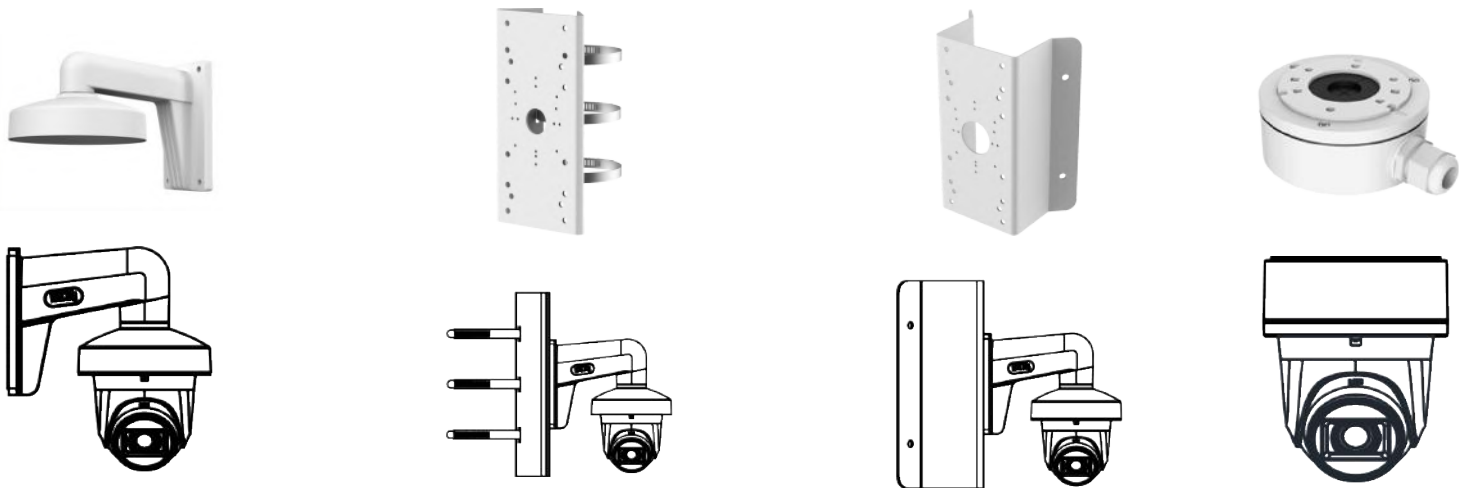

General	
Dimensions	Φ 84.6 mm × 78.9 mm (Φ 3.33" × 3.11")
Weight	Approx. 135 g (0.30 lb.)

Available Model

DS-2CE76D0T-ITPF (C)

Dimension

Accessory

DS-1272ZJ-110-TRS
Wall Mount

DS-1275ZJ-SUS
Vertical Pole Mount