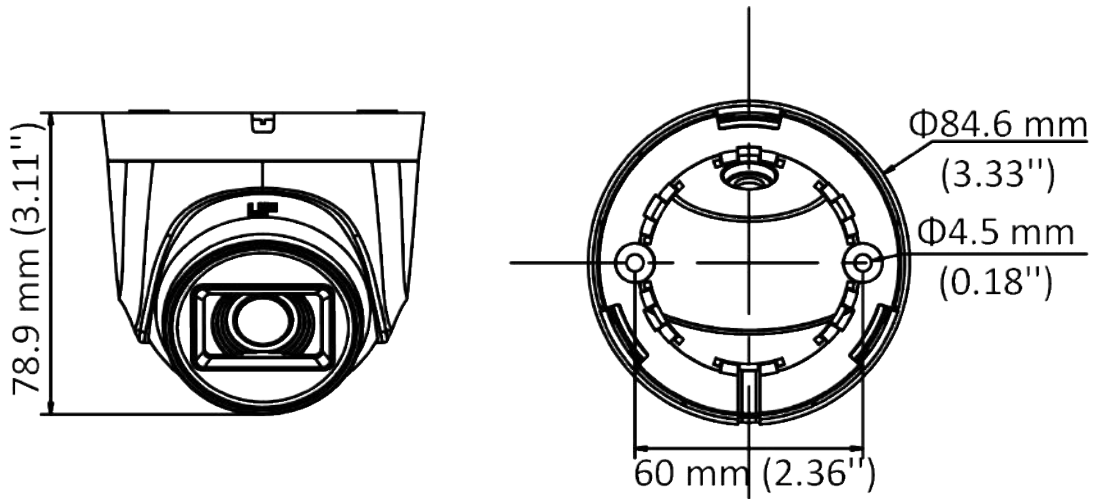

DS-2CE76D0T-ITPF (C) 2 MP Camera

- 2 MP, 1920 × 1080 resolution
- 2.8 mm, 3.6 mm, 6 mm fixed focal lens
- 4 in 1 video output (switchable TVI/AHD/CVI/CVBS)
- Smart IR, up to 20 m IR distance

Specification

Camera	
Image Sensor	2 MP CMOS
Signal System	PAL/NTSC
Resolution	1920 (H) × 1080 (V)
Frame Rate	TVI: 1080P@30fps, 1080P@25fps CVI: 1080P@30fps, 1080P@25fps AHD: 1080P@30fps, 1080P@25fps CVBS: PAL/NTSC
Min. illumination	0.01 Lux@(F1.2, AGC ON), 0 Lux with IR
Shutter Time	PAL: 1/25 s to 1/50, 000 s NTSC: 1/30 s to 1/50, 000 s
Lens	2.8 mm, 3.6 mm, 6 mm fixed lens
Field of View	2.8 mm, horizontal FOV: 106.4°, vertical FOV: 57.9°, diagonal FOV: 124.6° 3.6 mm, horizontal FOV: 79.6°, vertical FOV: 43.5°, diagonal FOV: 93.7° 6 mm, horizontal FOV: 51.9°, vertical FOV: 30°, diagonal FOV: 58.8°
Lens Mount	M12
Day & Night	ICR
WDR (Wide Dynamic Range)	Digital WDR
Angle Adjustment	Pan: 0 to 360°, Tilt: 0 to 75°, Rotation: 0 to 360°
Menu	
Image Mode	STD/HIGH-SAT
AGC	Yes
Day/Night Mode	Auto/Color/BW (Black and White)
White Balance	Auto/Manual
AE (Auto Exposure) Mode	DWDR/BLC/HLC/Global
Noise Reduction	2D DNR
Language	English
Function	Brightness, Sharpness, Smart IR
Interface	
Video Output	Switchable TVI/AHD/CVI/CVBS
General	
Operating Conditions	-40 °C to 60 °C (-40 °F to 140 °F), humidity 90% or less (non-condensing)
Power Supply	12 VDC ± 25%
Power Consumption	Max. 2.2 W
Material	Plastic
IR Range	Up to 20 m
Communication	HIKVISION-C

General	
Dimensions	Φ 84.6 mm × 78.9 mm (Φ 3.33" × 3.11")
Weight	Approx. 135 g (0.30 lb.)

Available Model

DS-2CE76D0T-ITPF (C)

Dimension

Accessory

DS-1272ZJ-110-TRS
Wall Mount

DS-1275ZJ-SUS
Vertical Pole Mount